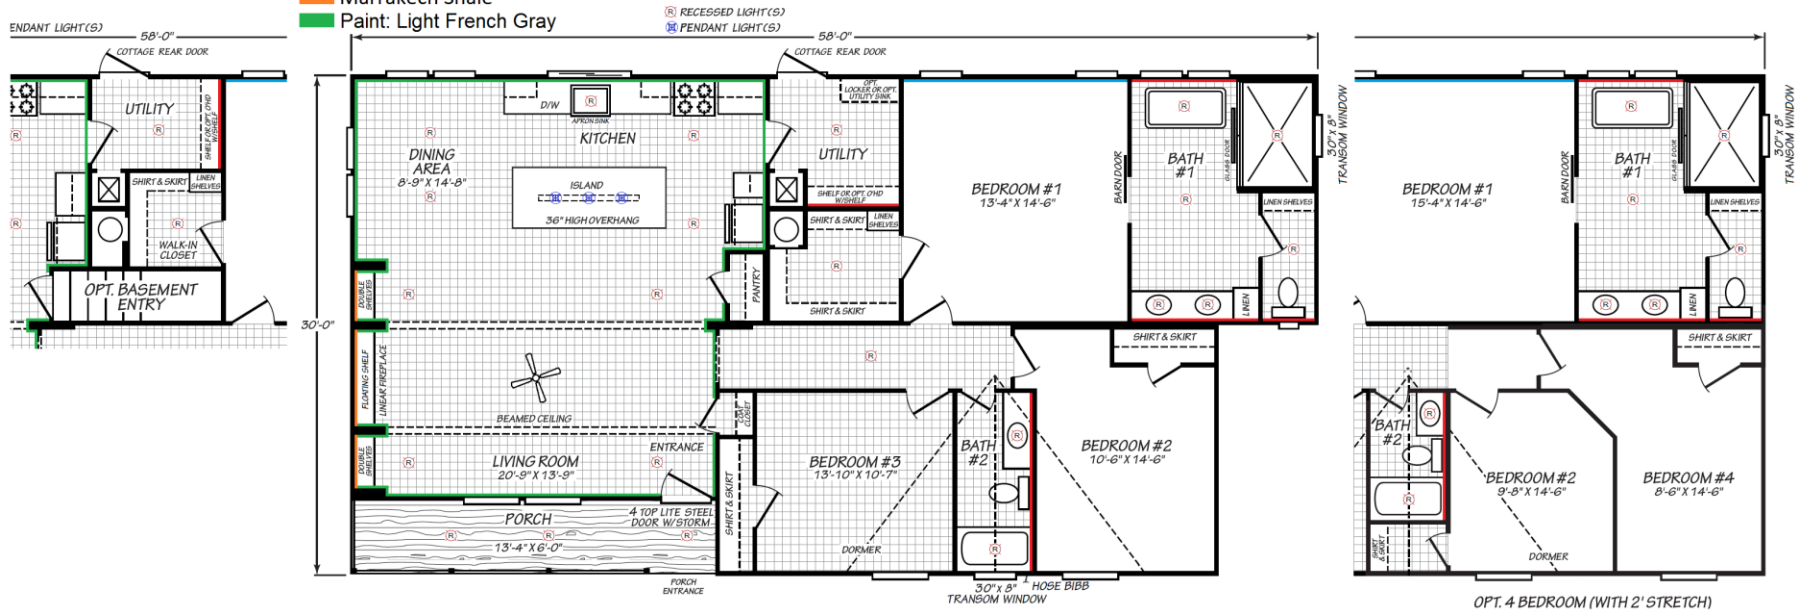

Main Panel: Kismet Cashmere

■ Tossed Patch Silver

■ Toppan Farm Tin

■ Marrakech Shale

■ Paint: Light French Gray

MODEL 32583H

3 Bedroom • 2 Bath • 1,650 Square Feet

©2019 FLEETWOOD HOMES INC. ALL RIGHTS RESERVED

Important: Because we continually update and modify our products, it is important for you to know that our brochures and literature are for illustrative purposes only. **ILLUSTRATIONS MAY SHOW OPTIONAL FEATURES.** All information contained herein may vary from the actual home we build. Dimensions are nominal length and width measurements are from exterior wall to exterior wall. We reserve the right to make changes at any time, without notice or obligation, in prices, colors, materials, specifications, features and models. Please check with your retailer for specific information about the home you select.